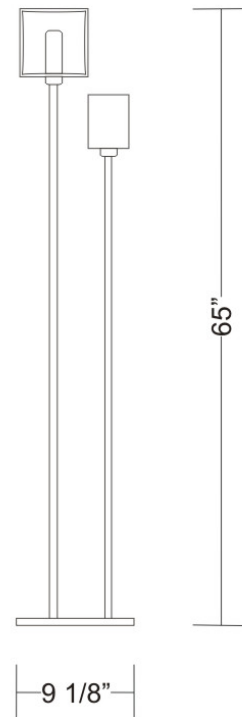

DOMINO PORTABLE

D84084

GENERAL

Series: Domino
Brand: Panzeri
Division: Design
Mounting Type: Portable
Mounting Location: Floor
Subcategory: Floor

PHYSICAL

Length (mm): 232
Length (in): 9 1/4
Width (mm): 165
Width (in): 6 1/2
Height (mm): 1650
Height (in): 65
Weight (kg): 1.23
Weight (lbs): 2.7
Diffuser: Matte White Printed Pyrex
Fixture Material: Metal

ELECTRICAL

Number of Lamps: 2
Lamp Type: LED Retrofit / Halogen
Lamp Shape: T10
Bulb Included: Bulb Not Included
Total Output Wattage (W): 28 / 120
Max. Wattage Per Lamp (W): 13 / 60
Lamp Base: G9
Input Voltage (V): 120

LED

OPTICAL

RATINGS AND CERTIFICATIONS

Certified By: CSA Certified to UL and CSA Standards
IP rating: IP40

PROJECT	_____
TYPE	_____
NOTES	_____
QUANTITY	_____
DATE	_____